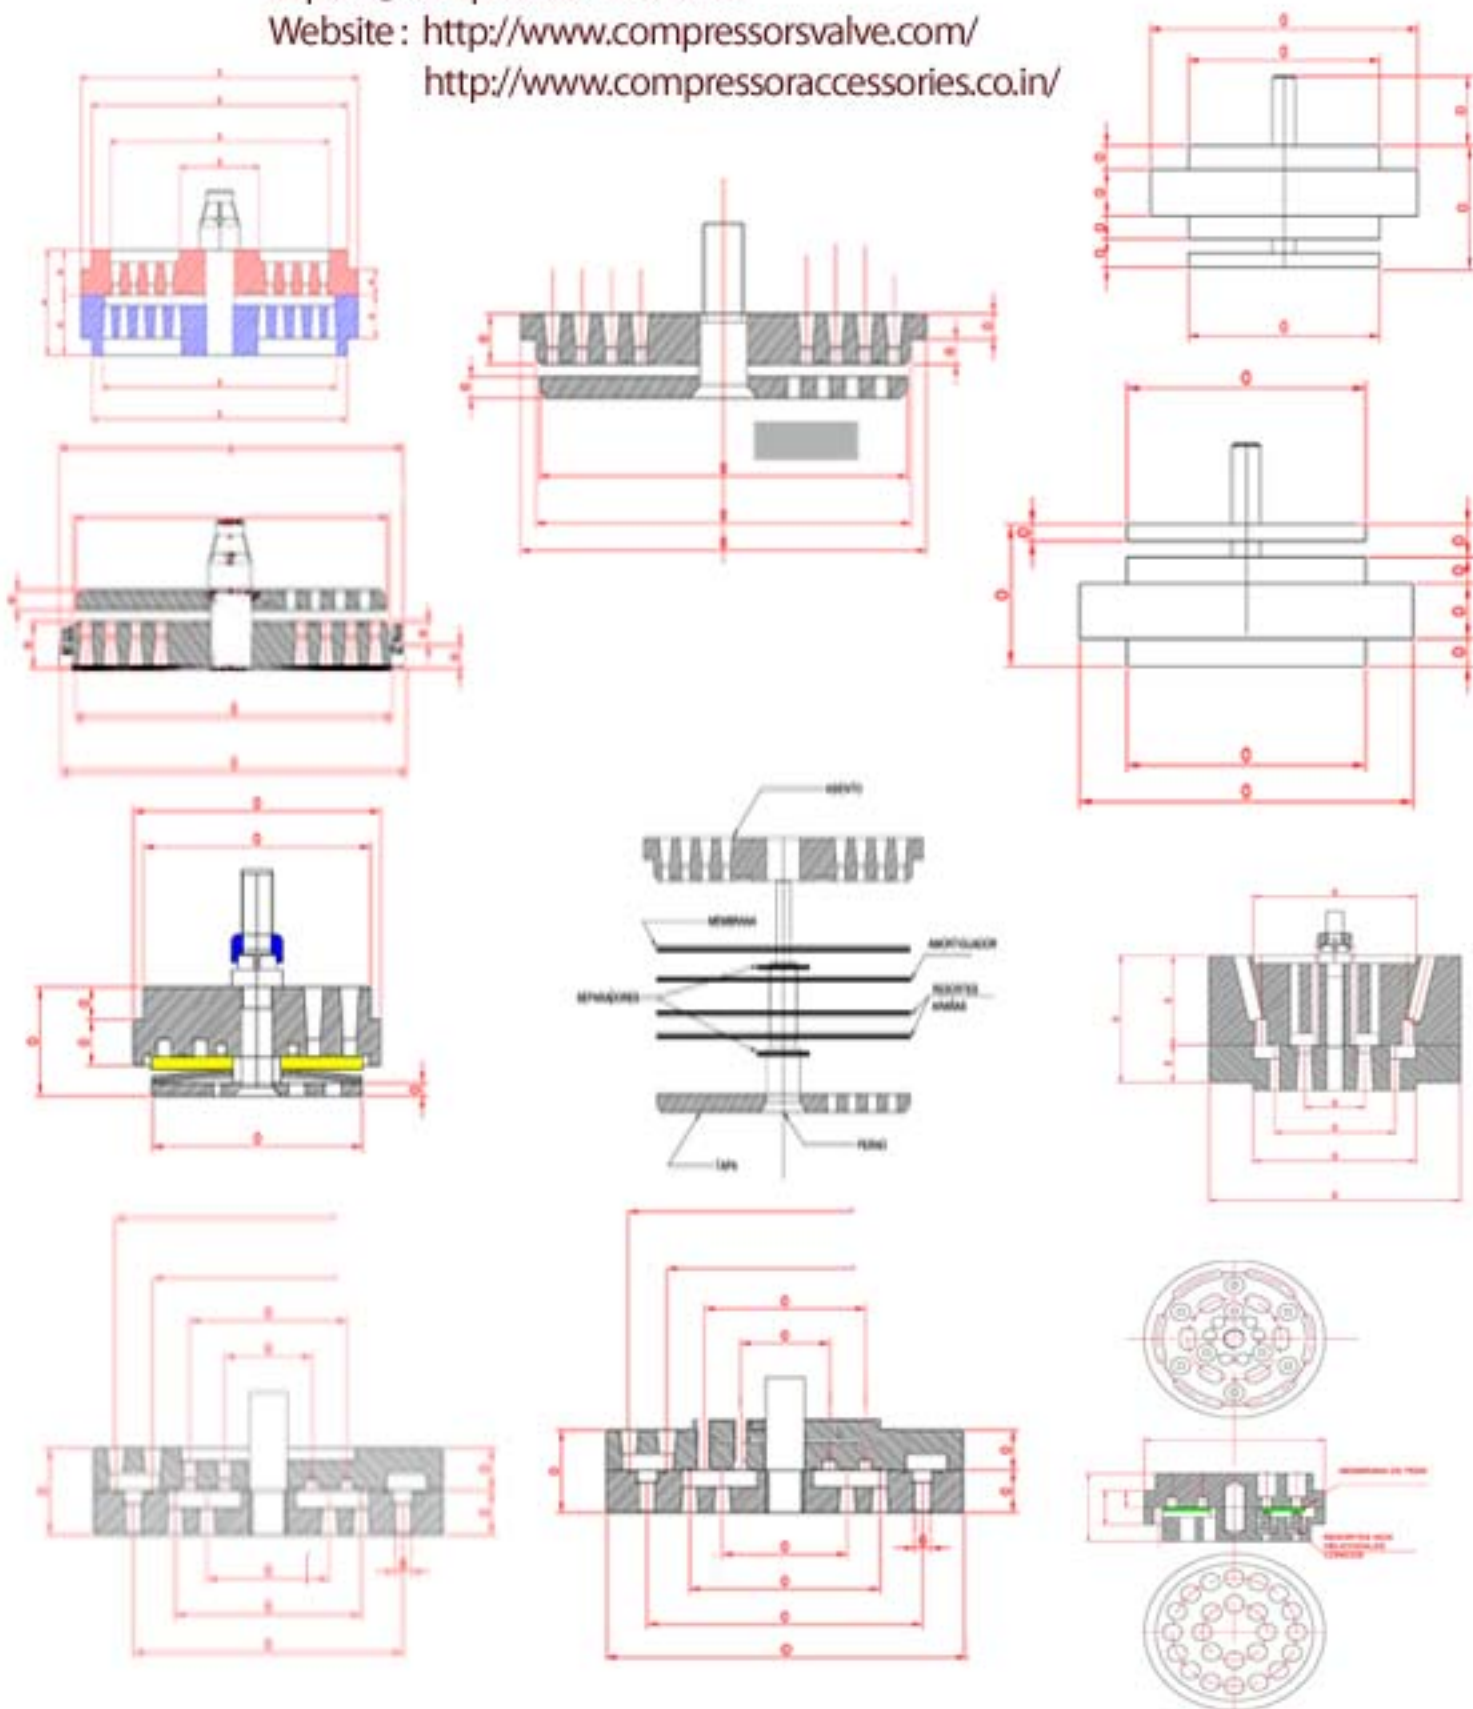

Website : <http://www.compressorsvalve.com/>

<http://www.compressoraccessories.co.in/>

COMPRESSOR VALVE & PLATES SERVICES

P-20 Phase III, Kasba Industrial Estate, Kolkata-700107,India.

Phone No : +9133-24429938, 22278137